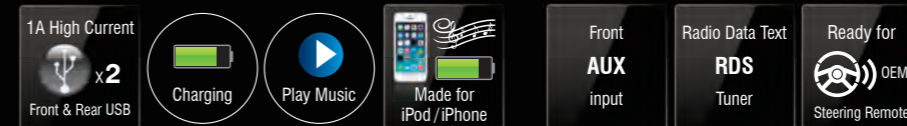

Dedicated Audio Key
Folder Up & Down Key

KDC-X700BT and KDC-X400, Common Features

Dual USB, Maximum Connectivity.