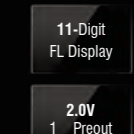

CD Receiver
KDC-153S Red Key Illumination