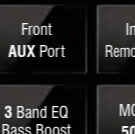

Built-in Bluetooth, Dual USB & CD Receiver with HI-Fi Sound Quality

Built-in Bluetooth, Dual USB & CD Receiver
KDC-U7056BT

Anti-Dust CD Slot Cover

CD Receivers with Front AUX

MP3 / WMA CD Receiver
KDC-MP249A Amber Key Illumination