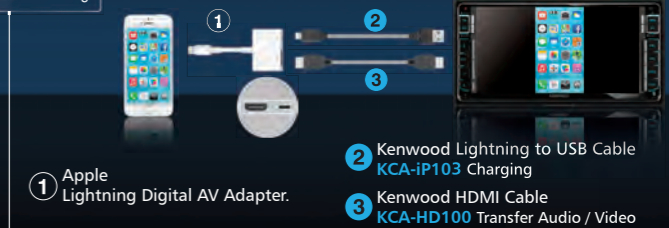

Android, iPhone "True Mirroring". A New Degree of Smartphone Connectivity.

True Mirroring,

lets you see exactly what's on your Galaxy or iPhone with great sound quality. It's time to enhance "in-car" entertainment.

The required accessories for Android Smartphone.

*In case of Samsung Galaxy S4 and S3.

The required accessories for Apple iPhone5S, 5C and 5.

The Common Highlights 2

Kenwood Premium AV Receiver DDX is a Cutting Edge for an Advanced Feature Package.