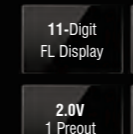

MP3 / WMA CD Receiver
KDC-MP149 Red Key Illumination