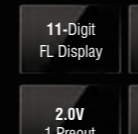

CD Receivers with Front AUX

MP3 / WMA CD Receiver
KDC-MP249A Amber Key Illumination