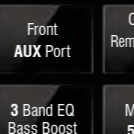

MP3 / WMA CD Receiver
KDC-MP149 Red Key Illumination