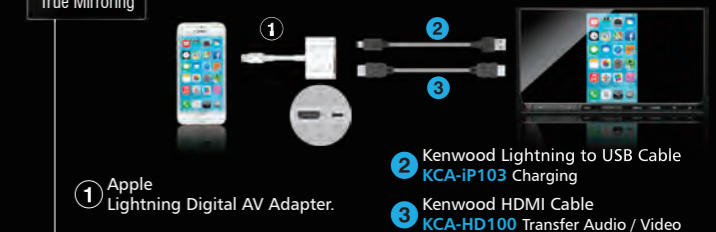

iOS app "Route Collector" is also available, free.

The Common Highlights 3

Android, iPhone "True Mirroring". A New Degree of Smartphone Connectivity.

True Mirroring,

lets you see exactly what's on your Galaxy or iPhone with great sound quality. It's time to enhance your "in-car" entertainment.

Android True Mirroring

The required accessories for Android Smartphone.
*In case of Samsung Galaxy S4 and S3.

iPhone True Mirroring

The required accessories for Apple iPhone5S, 5C and 5.

Multimedia Lineup