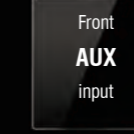

Anti-Dust CD Slot Cover