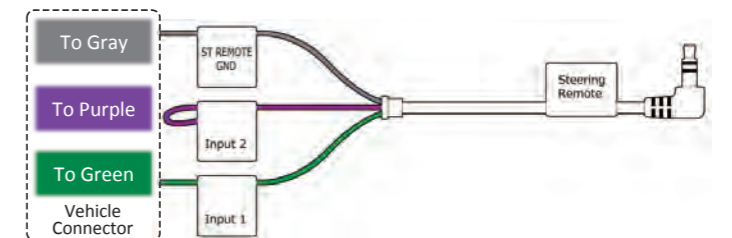

*Location of Steering Remote Connector

If the vehicle is equipped with an OEM steering remote controller, the steering remote connector is commonly located in the console.

*How to view Steering Remote Connector

All steering wheel remote controls above are vehicle side connectors and drawn from the side. (view indicated by arrow)

*Steering Remote Cable (included in the unit)

- 1) Look for a steering remote connector that is the same shape as in the image above in the console.
- 2) Connect "Input 1", "Input 2" and "ST REMOTE GND" to the pins shown in matching colors on the above list of connectors.

How to open the steering remote control screen

ex) DNN9350BT

- 1) Press this icon.
- 2) Press "SETUP"
- 3) Select "System"
- 4) Select "User Interface"
- 5) Select "Steering Remote Controller"

How to synchronize the commands