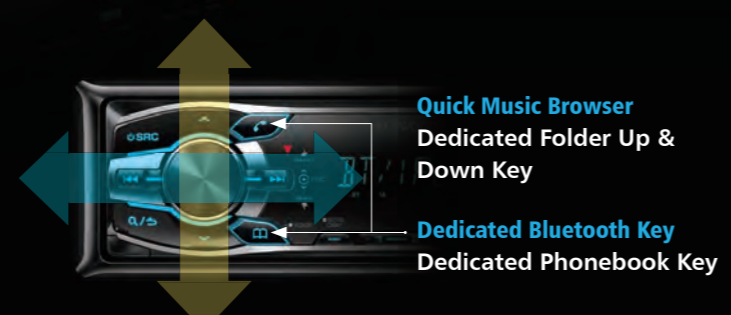

Built-in Bluetooth, Dual USB Receiver

KMM-X50BT

Designed for Smartphone Users

Maximum Connectivity

Quick Music Browser
Dedicated Folder Up &
Down Key

Dedicated Bluetooth Key
Dedicated Phonebook Key

Dual USB, Digital Media Receiver