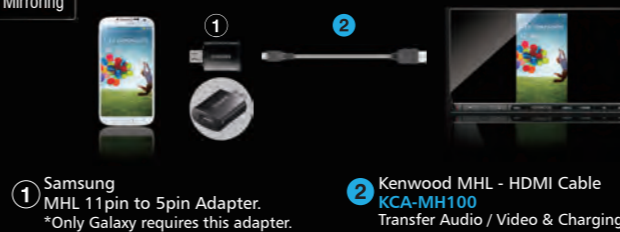

Android True Mirroring

The required accessories for Android Smartphone.
*In case of Samsung Galaxy S4 and S3.