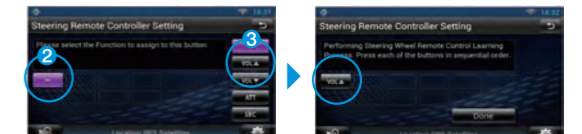

All steering wheel remote controls above are vehicle side connectors and drawn from the side. (view indicated by arrow)

*Steering Remote Cable (included in the unit)

- 1) Look for a steering remote connector that is the same shape as in the image above in the console.
- 2) Connect "Input 1", "Input 2" and "ST REMOTE GND" to the pins shown in matching colors on the above list of connectors.

How to open the steering remote control screen

ex) DNN9350BT

- 1) Press this icon.
- 2) Press "SETUP"
- 3) Select "System"
- 4) Select "User Interface"
- 5) Select "Steering Remote Controller"

How to synchronize the commands

- 1) Press and hold the "Volume Up" button
- 2) This icon appears.
- 3) Press "Volume Up Icon"
- 4) The functions will be synchronized.
- 5) Repeat the same procedure.

Multimedia Lineup Summary

Step-up Feature Comparison and Connectivity Chart