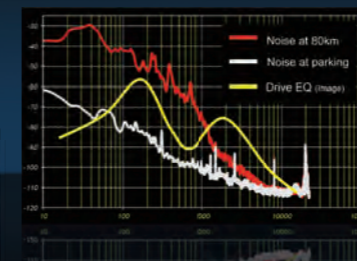

Perfectly Controlled EQ,

Kenwood Drive EQ automatically adjusts 7band EQ parameters and creates an ideal listening environment while driving.