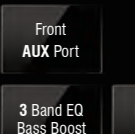

CD Receiver
KDC-153S Red Key Illumination