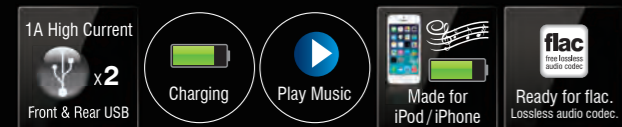

Built-in Bluetooth, Dual USB Receiver

KMM-X50BT

Designed for Smartphone Users

Maximum Connectivity

Quick Music Browser
Dedicated Folder Up &
Down Key

Dedicated Bluetooth Key
Dedicated Phonebook Key

Dual USB, Digital Media Receiver

KMM-X30

USB Receiver with Red Key Illumination

KMM-X10

Audio Lineup

USB & CD Receiver "Standard Line"

Mass Storage USB & CD Receiver
KDC-U259B Blue Key Illumination

Dedicated Audio Control key and Folder Up & Down Key