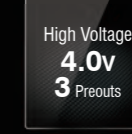

Anti-Dust CD Slot Cover