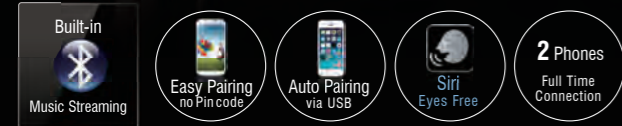

Audio Lineup

Dual USB CD Receiver "Premium Line"

Built-in Bluetooth, Dual USB & CD Receiver

KDC-X700BT

The Most Advanced Kenwood CD Receiver, Ever.

Pure Sound

Dual USB & CD Receiver

KDC-X400