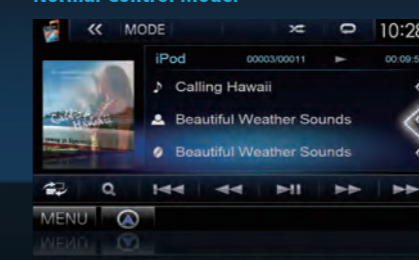

Easy Control Mode,

You can switch music/radio control mode between normal control mode and easy control mode.

Normal Control Mode.

Easy Control Mode.

DDX for limited market

AV Receiver
DDX3035

Non-Bluetooth Version of DDX3035BT